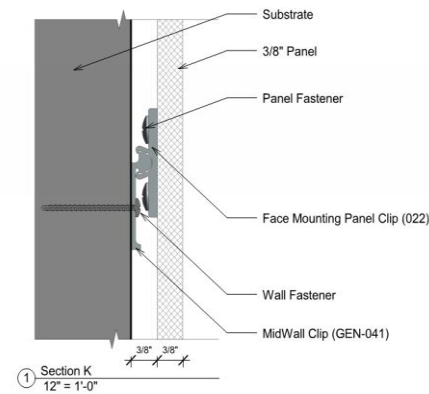

Mid-Wall Clip