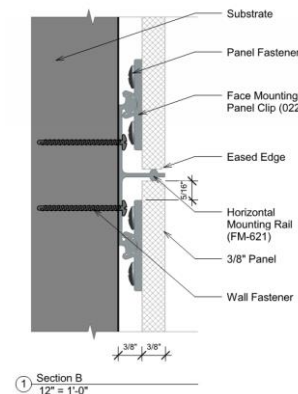

Material Types: Solid Phenolic, Plastic Laminate, Acrylic, Wood Veneer and Laminated Glass Panel

Benefits: Complete Design Flexibility, Maintenance Free with 10 Year Warranty, Easy Installation

www.wallpanelsystems.net

- Non-Progressive System
- System Abilities: Freedom to choose a variety of panel options and the ability to install, remove, or replace any panel without affecting adjacent panels.
- Material Types: Solid Phenolic, Plastic Laminate, Acrylic, Wood Veneer, and Laminated Glass Panel
- Benefits: Complete Design Flexibility, Maintenance Free with 10 Year Warranty, Easy Installation

Horizontal Joint