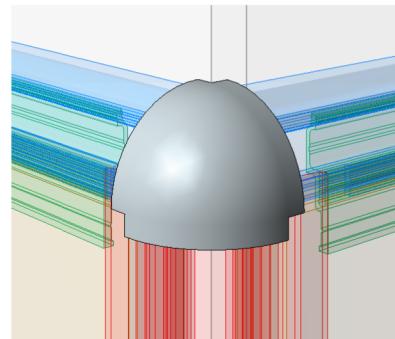

1 Section W  
12" = 1'-0"

2 SHA-Corner (W)  
3/4\"/>

Title: <b>Corner Cap</b>		View: <b>Section</b>	Date: <b>08/02/17</b>	 <b>Wall Panel Systems, Inc.</b> Tel: 877-333-4WPS support@wallpanelsystems.net Web: www.wallpanelsystems.net © 2011 Wall Panel Systems Inc.
Detail: <b>W</b>	System Type: <b>3/4\"/&gt; </b>			